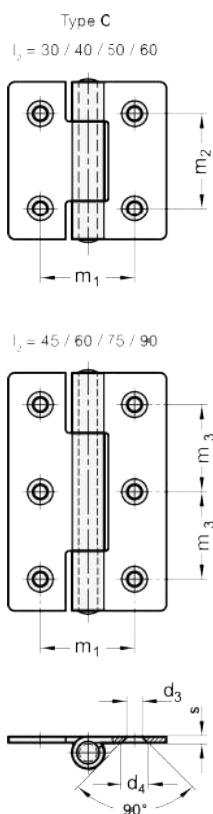

Article number: 20136NI6090C

Description: E+G Stainless steel hinge-136-NI-60-90-C

Measures

$d1 = 6$

$d3 = 5$

$d4 = 8.3$

$l1 = 60$

$l2 = 90$

$m1 = 36$

$m2 = -$

$m3 = 33$

$s = 2$
Weight in (g) = 119